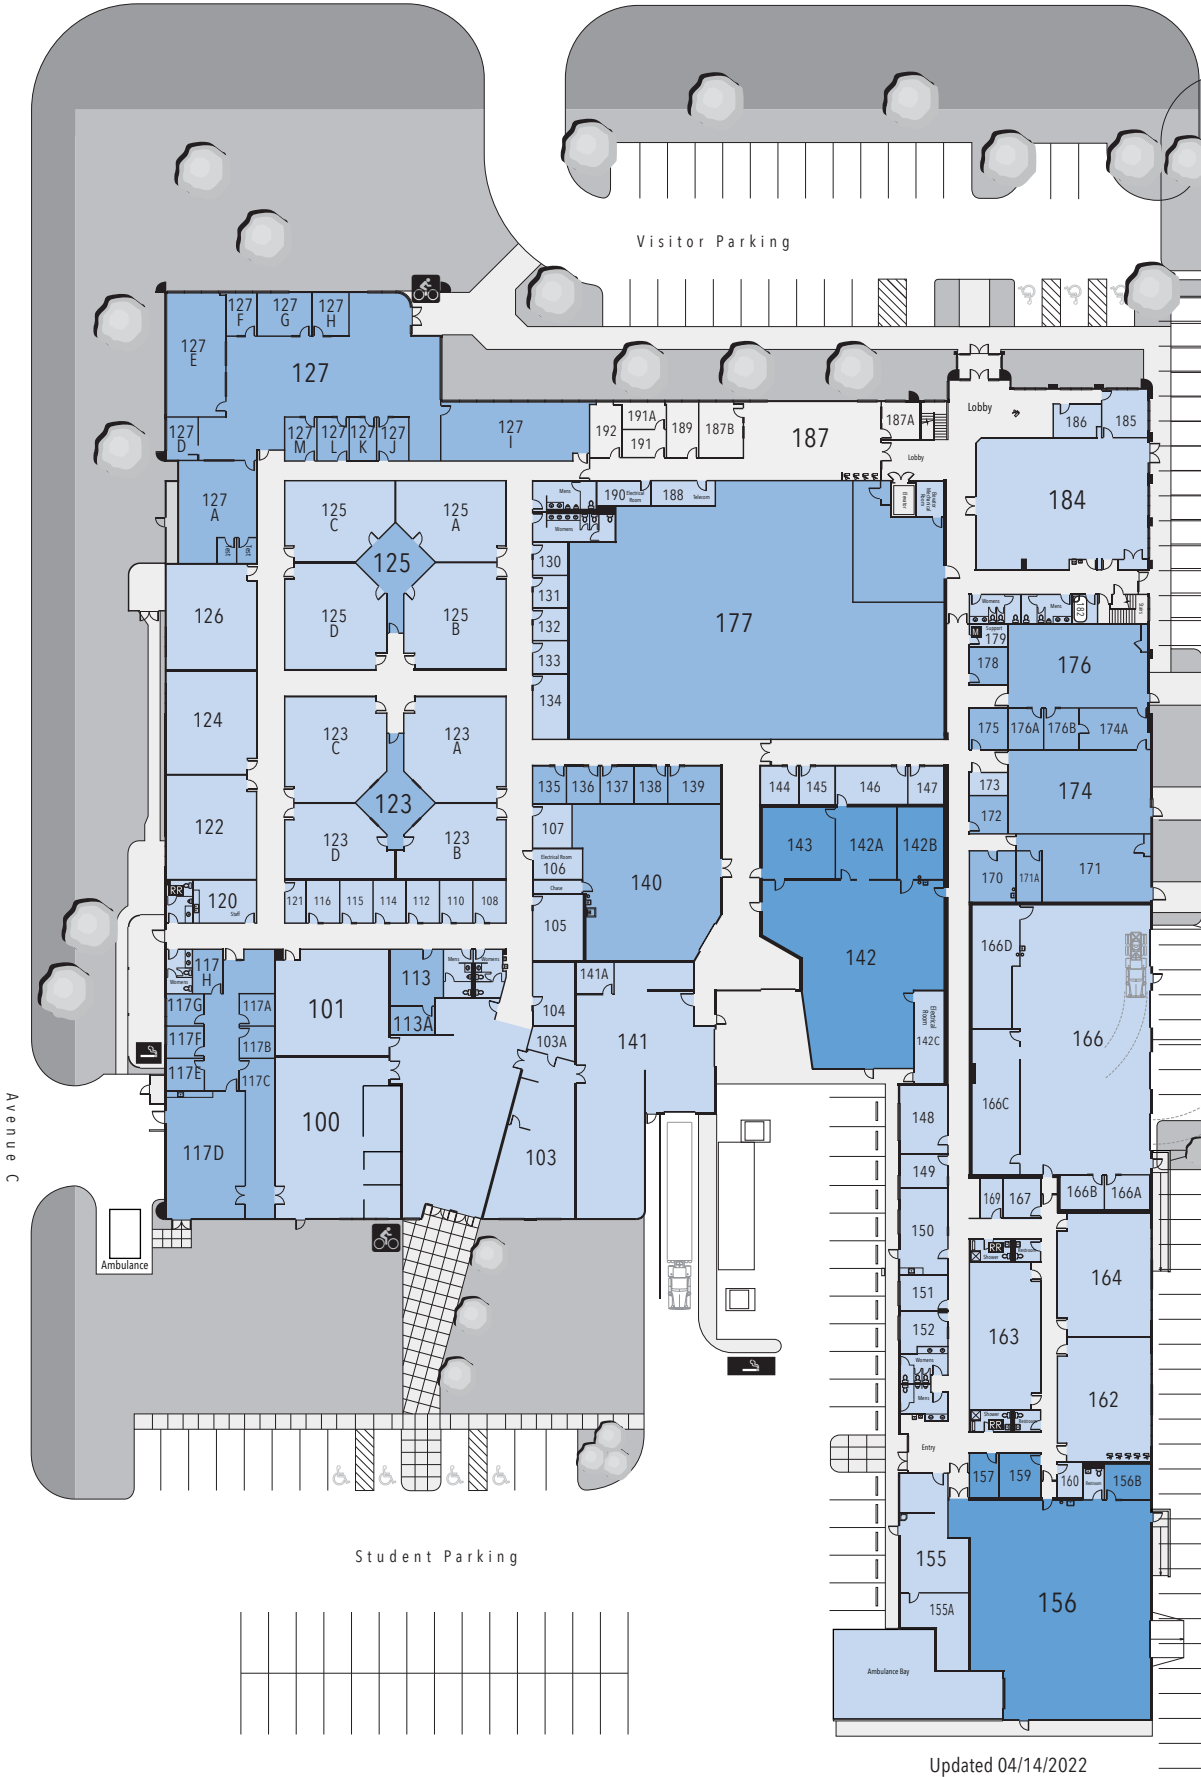

TABLE ROCK CAMPUS, WHITE CITY

Building A

www.roguecc.edu/maps

7800 Pacific Ave., White City, OR 97503

541-956-7500

RR - All gender, single use, ADA restroom

- Bike Racks

- Designated smoking areas

M - Room 179 - Mothering room

Pacific Avenue

- TRC-A 100 EMS
- TRC-A 102 Micromarket
- TRC-A 103 Library
- TRC-A 104 Library Lab and Student Study Area
- TRC-A 108 Library Faculty
- TRC-A 117 Criminal Justice/
  Juvenile Corrections/ROLEA
- TRC-A 117 Emergency Services Programs
- TRC-A 117 EMT/EMS
- TRC-A 117 Fire Science/Wildland Firefighting
- TRC-A 117 Paramedic
- TRC-A 117D EMS Skills Lab
- TRC-A 122 Classroom
- TRC-A 123 A IP/video classroom
- TRC-A 123 B ABS
- TRC-A 123 C PTA/OTC lab
- TRC-A 123 D ABS
- TRC-A 124 Classroom
- TRC-A 126 Classroom
- TRC-A 125 Computer Labs
- TRC-A 127 Student Success Center
- TRC-A 127 Tutoring Center
- TRC-A 127 Testing Center
- TRC-A 127 Adult Basic Skills (ABE/GED)
- TRC-A 127 TRC Learning Resource Center
- TRC-A 127i Student Employment Services
- TRC-A 130 IT Media Services
- TRC-A 131 Security and Risk Management
- TRC-A 132 Staff Computer Help Desk
- TRC-A 133 Staff Computer Help Desk
- TRC-A 134 Staff Computer Help Desk
- TRC-A 135 Copy and Mail Room
- TRC-A 137 College Now
- TRC-A 138 Continuing Education and
  Workforce Development
- TRC-A 139 Continuing Education and
  Workforce Development
- TRC-A 140 Flex Lab
- TRC-A 141 Facilities and Operations
- TRC-A 141 Shipping and Receiving
- TRC-A 142 Art Studio
- TRC-A 143 Mac Lab
- TRC-A 144 CS/CIS Department
- TRC-A 145 CS/CIS Department
- TRC-A 146 Adjunct Faculty
- TRC-A 147 Visual Art and Design Department
- TRC-A 148 Student Government/ASGRCC
- TRC-A 149 Student Government/ASGRCC
- TRC-A 150 Veterans Resource Center
- TRC-A 151 Veterans Services
- TRC-A 152 Apprenticeship
- TRC-A 156 Diesel and Apprenticeship Lab
- TRC-A 159 Apprenticeship
- TRC-A 162 Health/PE/Recreation
- TRC-A 163 Classroom
- TRC-A 164 Classroom
- TRC-A 166 Diesel Technology
- TRC-A 167 HPER
- TRC-A 170 Foodbank/Ossie's Cupboard
- TRC-A 171-178 Electronics
- TRC-A 184 Large Classroom
- TRC-A 185-186 TRIO EOC
- TRC-A 187 Advising Center
- TRC-A 189 Student Services Administration
- TRC-A 191-192 Access and Disability Resources

Updated 04/14/2022