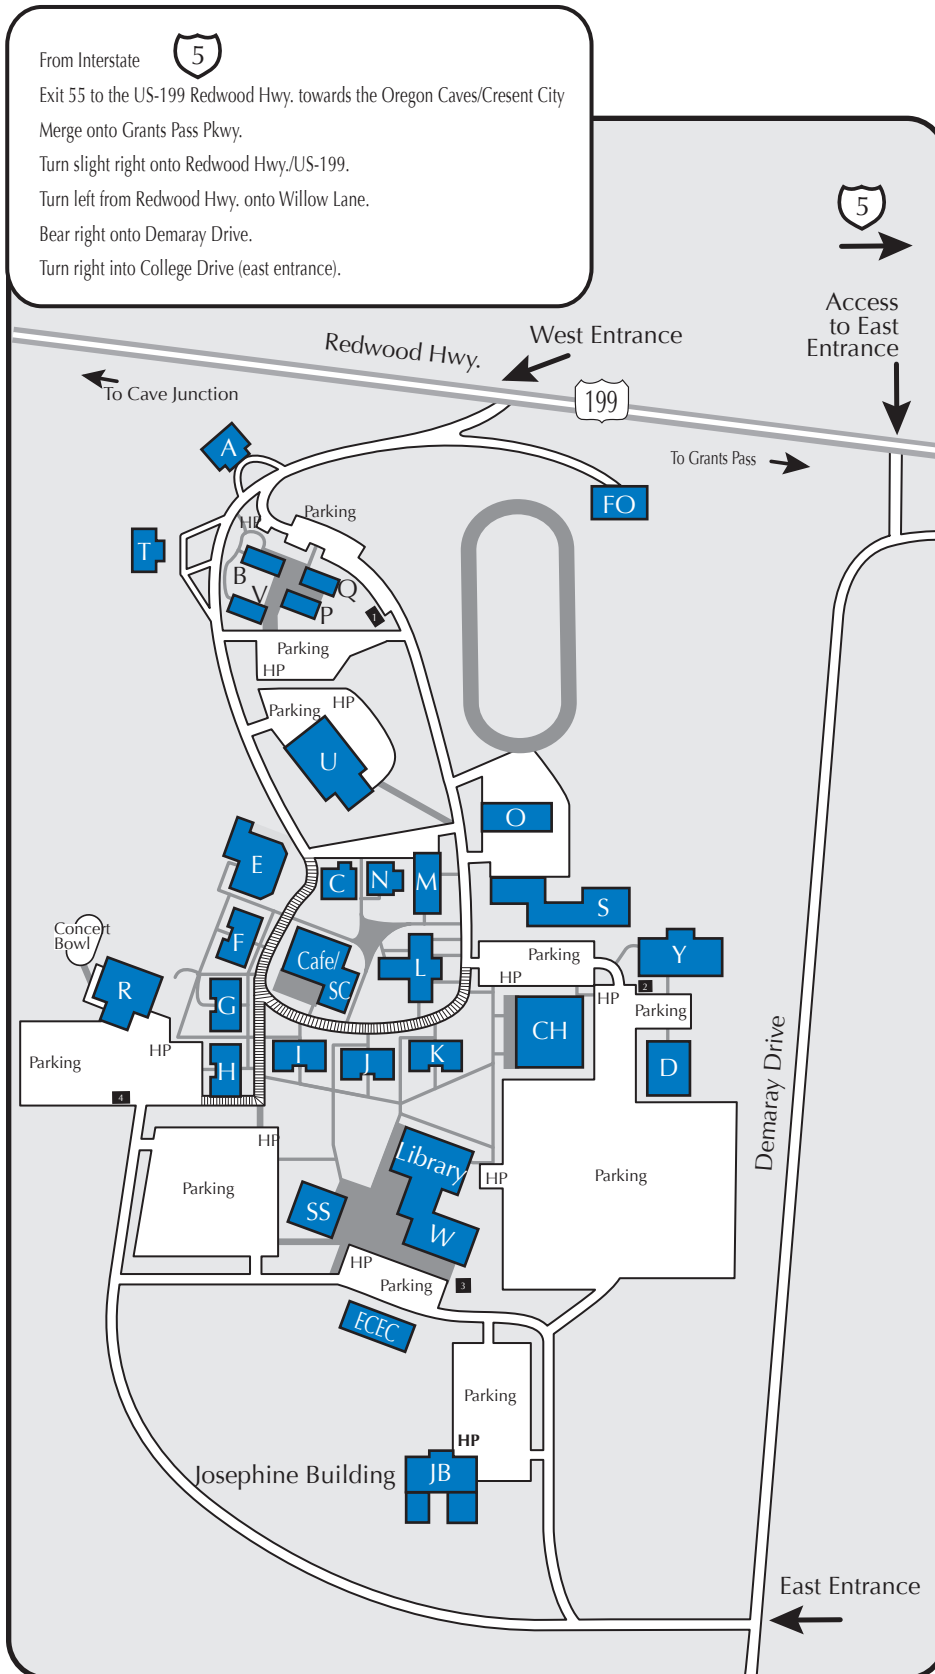

REDWOOD CAMPUS, GRANTS PASS

www.roguecc.edu/Maps

3345 Redwood Highway, Grants Pass, OR 97527

541-956-7500

From Interstate

Exit 55 to the US-199 Redwood Hwy. towards the Oregon Caves/Crescent City

Merge onto Grants Pass Pkwy.

Turn slight right onto Redwood Hwy./US-199.

Turn left from Redwood Hwy. onto Willow Lane.

Bear right onto Demaray Drive.

Turn right into College Drive (east entrance).

Redwood Campus Legend

- A Daycare
- B Nursing Offices
- C College Services/Information Technology
- CH Coates Hall
 - Computer Science/Labs/Classrooms
 - Instructional Media
 - Web/Telecourses
- D Manufacturing/Science/Art Classrooms/Lab
- E Science/Classroom/Labs
- F Faculty Offices
- FO Facilities Operations
- G Classrooms
- H President's Office
 - Board Room
 - Foundation Offices
 - Marketing/Recruitment
- HP Handicap Parking
- I Classrooms
- J Classrooms
- JB Josephine Building
 - Individualized Career Training
 - Placement Testing
 - Student Records
 - TRiO/SSS
- K Classrooms
 - Redwood Campus Learning Center
- L Instructional Services Vice President's Offices
 - Community Education
 - Curriculum/Scheduling
 - Moving On
 - Workforce Training
- M Massage Therapy
 - Human Resources
 - Budget/Finance
 - Student Employment
- N Bookstore
- O Facilities Maintenance Shop
- P Classrooms
 - Theater Arts Faculty Office
- Q Humanities Faculty Offices
- ECEC Early Childhood Education Center
- R Rogue Auditorium
- S Mechanical Tech Labs
 - Automotive
- SC Student Center
 - Student Government
 - Student Life Advisors
 - Diversity Center
 - Game Room
- SS Student Services
 - Admissions
 - Counseling/Advising
 - Rogue Central
 - Cashier
 - Financial Aid
 - Registration
 - Transfer Center
 - Veterans Services
- T Classrooms
- U Gymnasium
- V Classroom
- W Library
 - Math Faculty Offices
 - Disability Services
 - TRiO/REOC
 - Tutoring/Testing Center
 - Wiseman Gallery
- Y Electronics
 - Welding
- 1-4 Designated smoking areas