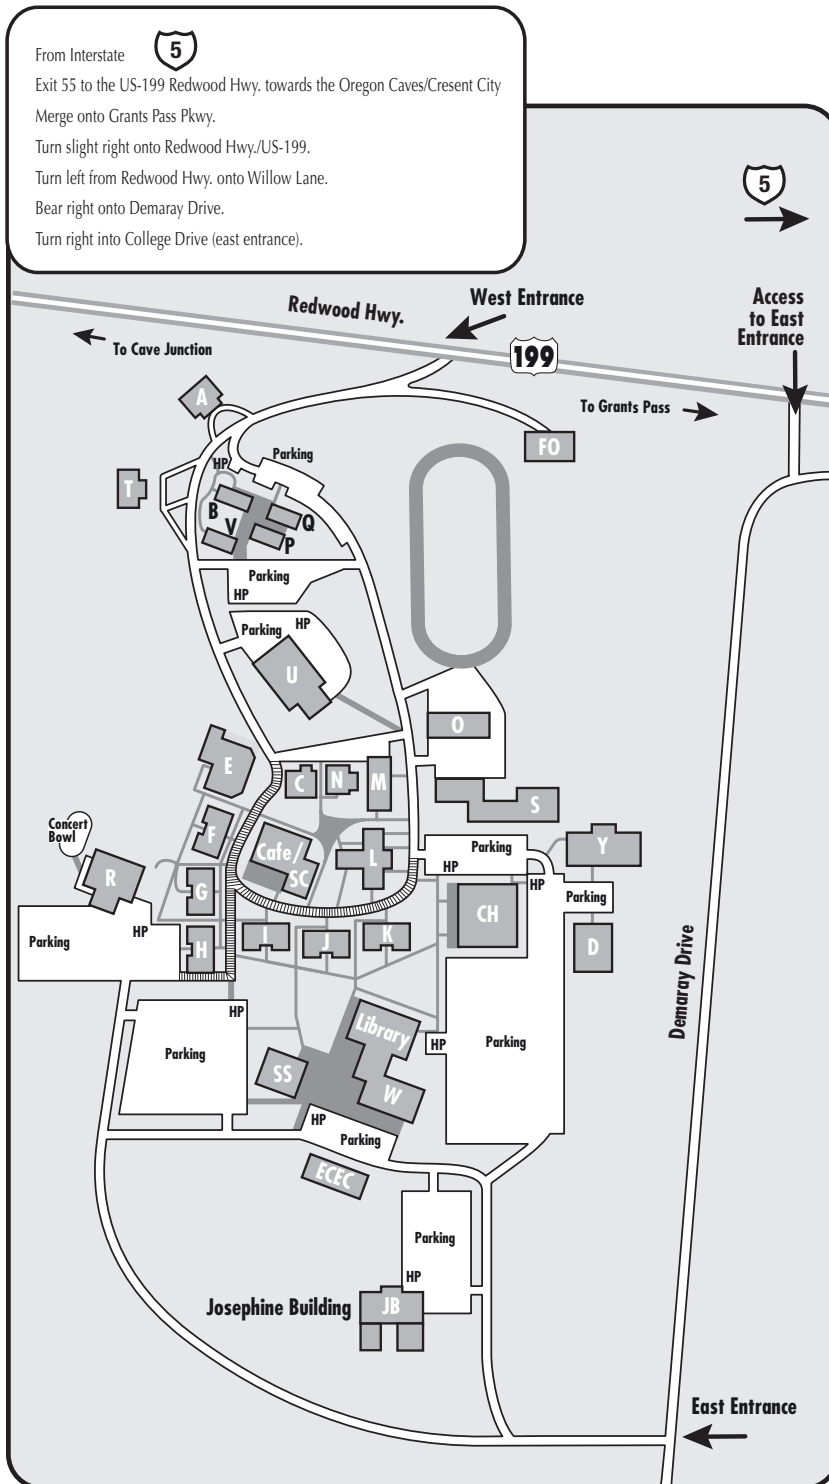

Redwood Campus Map

REDWOOD CAMPUS, GRANTS PASS

3345 Redwood Highway, Grants Pass, OR 97527

(541) 956-7500

From Interstate

Exit 55 to the US-199 Redwood Hwy. towards the Oregon Caves/Crescent City

Merge onto Grants Pass Pkwy.

Turn slight right onto Redwood Hwy./US-199.

Turn left from Redwood Hwy. onto Willow Lane.

Bear right onto Demaray Drive.

Turn right into College Drive (east entrance).

Redwood Campus Legend

- A DAYCARE
- B NURSING OFFICES
- C COLLEGE SERVICES & INFORMATION TECHNOLOGY
- CH COATES HALL
 - COMPUTER SCIENCE/LABS/CLASSROOMS
 - INSTRUCTIONAL MEDIA
 - WEB/TELECOURSES
- D MANUFACTURING/SCIENCE/ART CLASSROOMS/LAB
- E SCIENCE/CLASSROOM/LABS
- F FACULTY OFFICES
- FO FACILITIES OPERATIONS
- G CLASSROOMS
- H PRESIDENT'S OFFICE
 - BOARD ROOM
 - FOUNDATION OFFICES
 - MARKETING & COMMUNITY RELATIONS
- HP HANDICAP PARKING
- I CLASSROOMS
- J CLASSROOMS
- JB JOSEPHINE BUILDING
 - INDIVIDUALIZED CAREER TRAINING
 - PLACEMENT TESTING
 - STUDENT RECORDS
 - TRIO/SSS
- K CLASSROOMS
 - REDWOOD CAMPUS LEARNING CENTER
- L INSTRUCTIONAL SERVICES DEAN'S OFFICE
 - COMMUNITY EDUCATION
 - CURRICULUM/SCHEDULING
 - MOVING ON
 - WORKFORCE TRAINING
- M MASSAGE THERAPY
 - HUMAN RESOURCES
 - BUDGET & FINANCE
 - STUDENT EMPLOYMENT
- N BOOKSTORE
- O FACILITIES MAINTENANCE SHOP
- P CLASSROOMS
 - THEATER ARTS FACULTY OFFICE
- Q HUMANITIES FACULTY OFFICES
- ECEC EARLY CHILDHOOD EDUCATION CENTER
- R ROGUE BUILDING AUDITORIUM
- S MECHANICAL TECH LABS
 - AUTOMOTIVE
- SC STUDENT CENTER
 - STUDENT GOVERNMENT
 - STUDENT LIFE ADVISOR
 - DIVERSITY CENTER
 - WOMEN'S RESOURCE CENTER
 - GAME ROOM
- SS STUDENT SERVICES
 - ADMISSIONS
 - COUNSELING/ADVISING
 - ROGUE CENTRAL
 - CASHIER
 - FINANCIAL AID
 - REGISTRATION
 - TRANSFER CENTER
 - VETERANS SERVICES
- T CLASSROOMS
- U GYMNASIUM
- V CLASSROOM
- W LIBRARY
 - MATH FACULTY OFFICES
 - DISABILITY SERVICES
 - TRIO/REOC
 - TUTORING/TESTING CENTER
 - WISEMAN GALLERY
- Y ELECTRONICS
 - WELDING