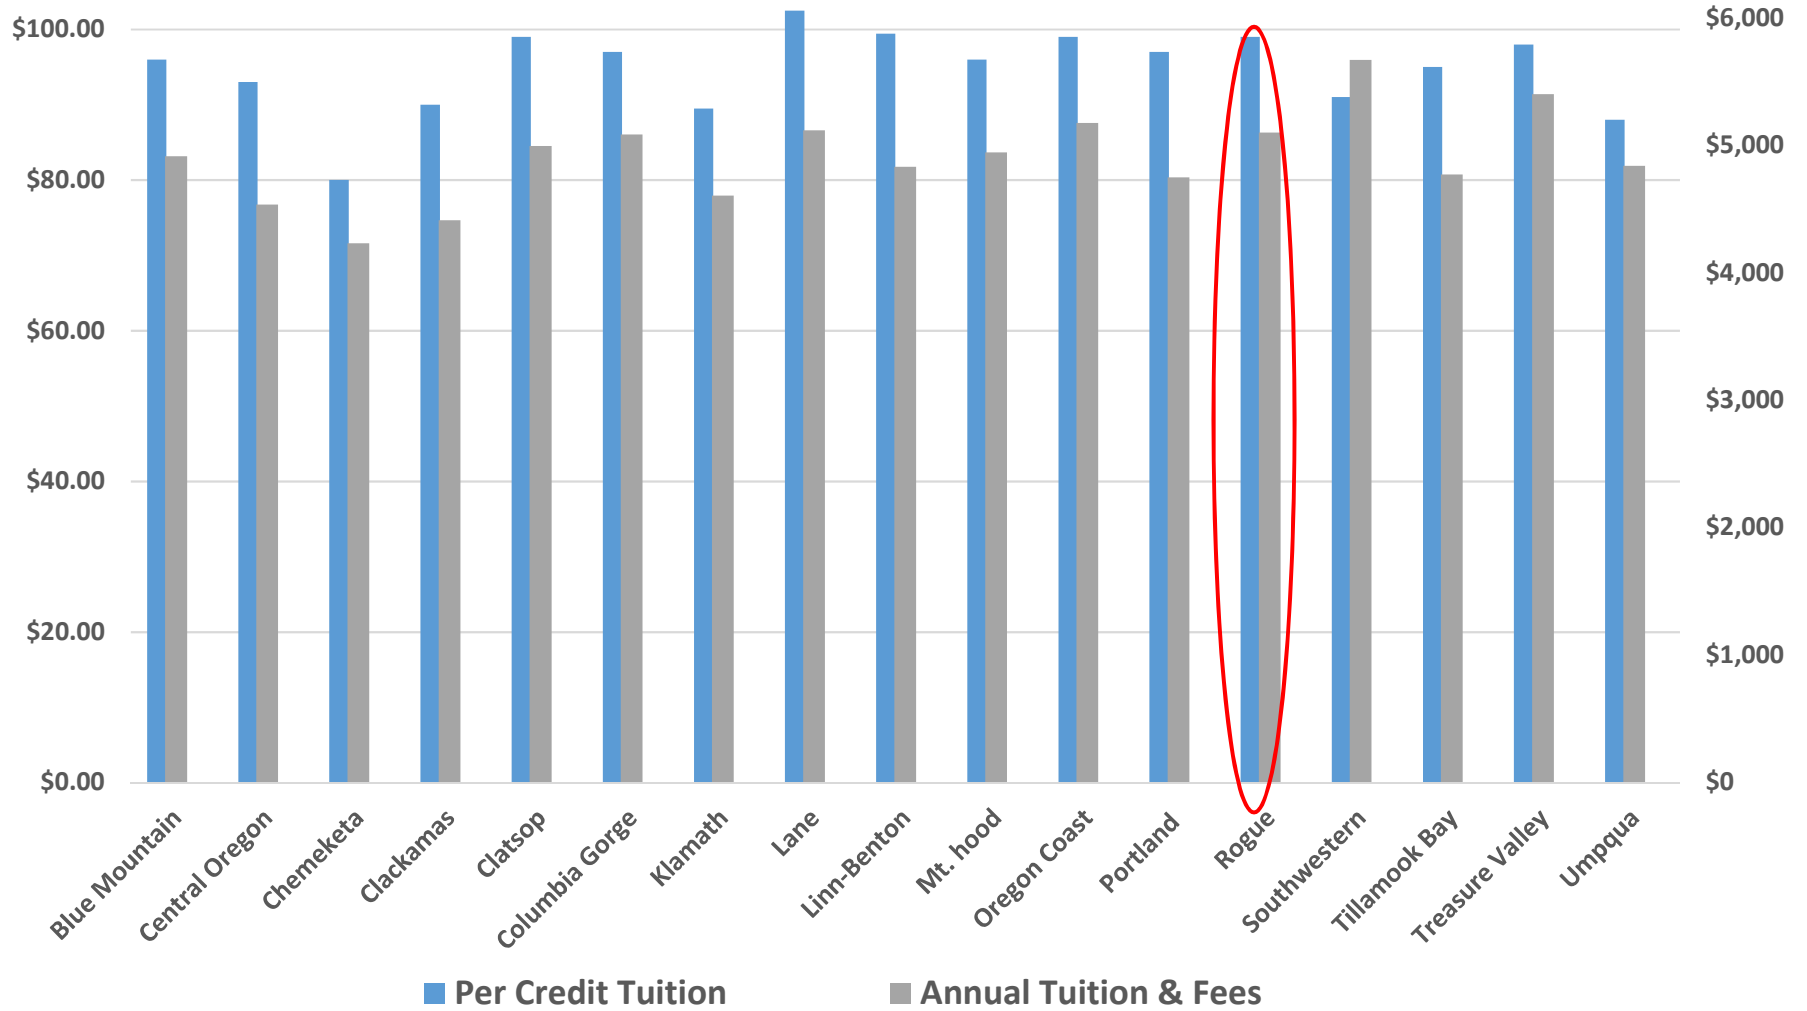

Oregon Community College In-District Tuition and Fees 2016/17 Academic Year

Source: Oregon Department of Community Colleges and Workforce Development