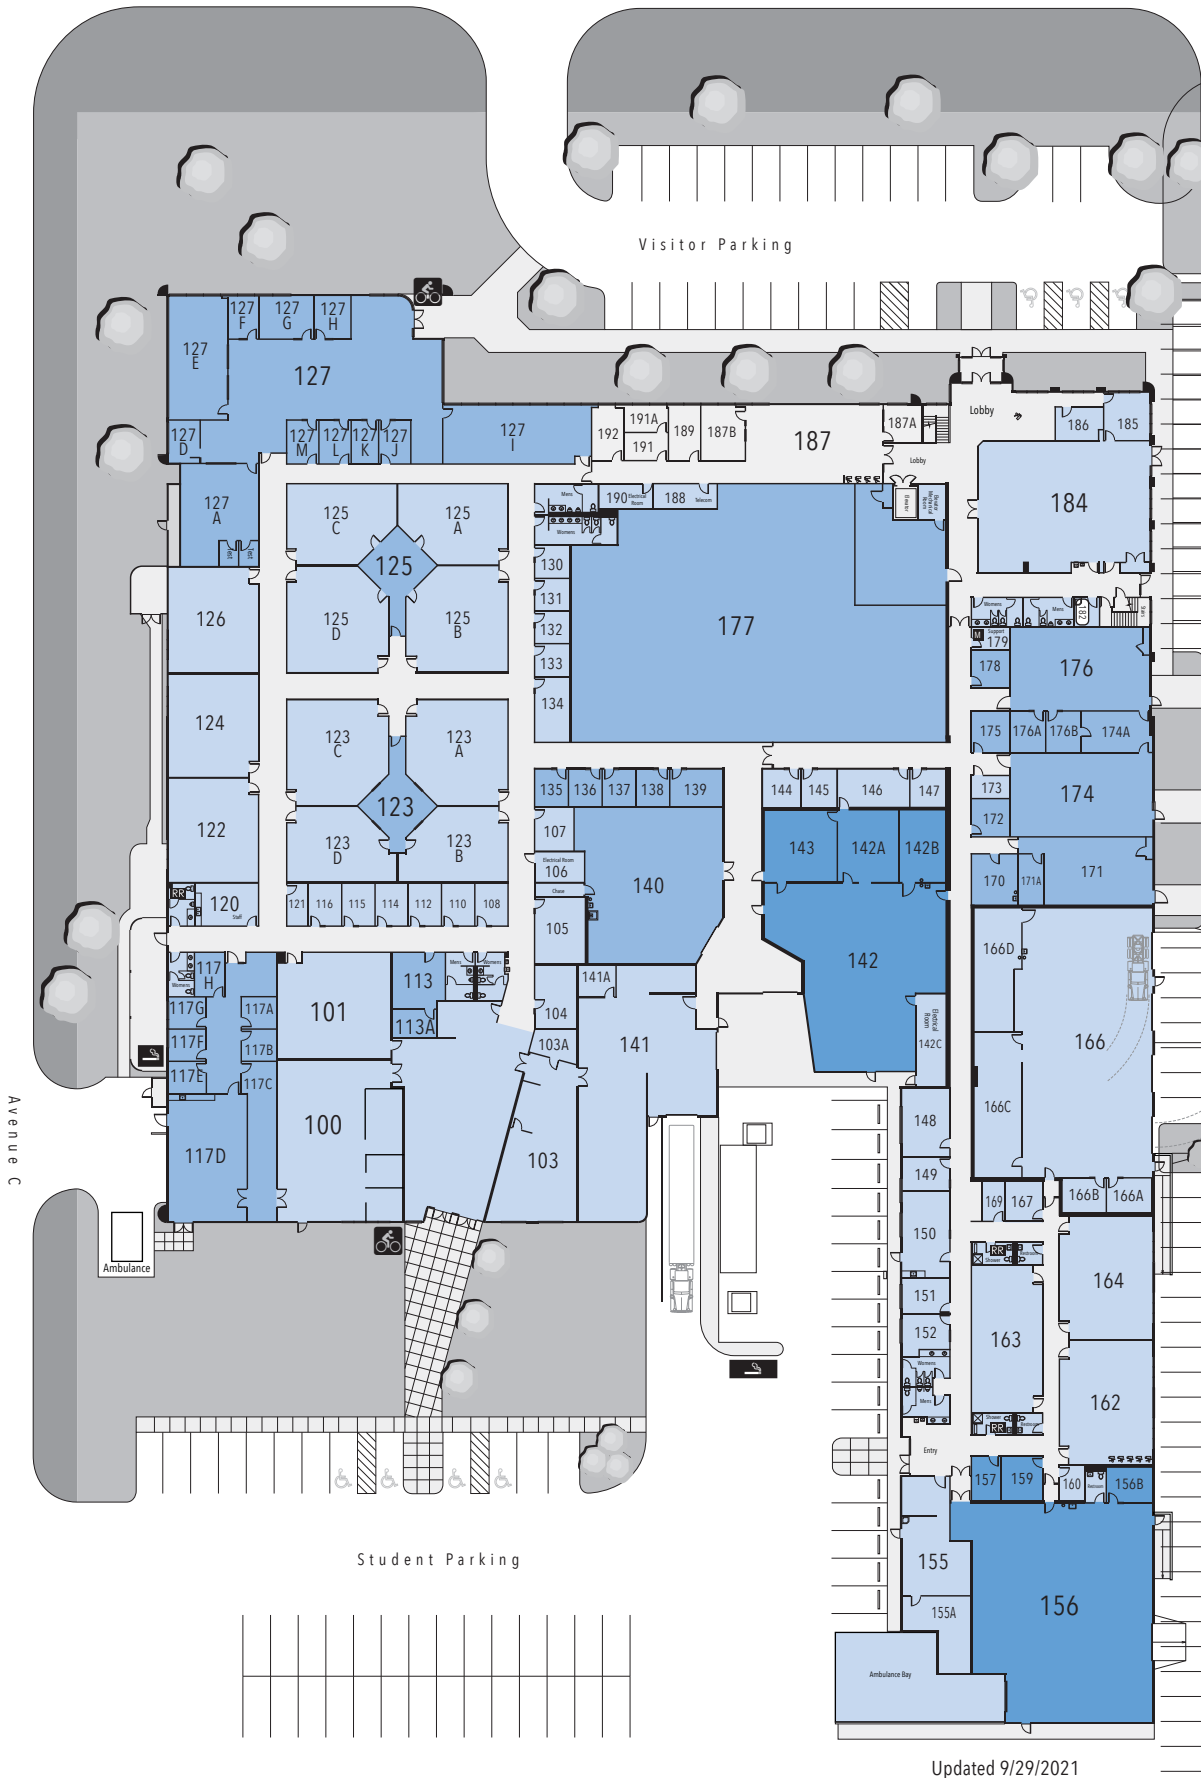

TABLE ROCK CAMPUS, WHITE CITY

Building A

www.roguecc.edu/maps

7800 Pacific Ave., White City, OR 97503

541-956-7500

- All gender, single use, ADA restroom

- Bike Racks

- Designated smoking areas

- Room 179 - Mothering room

Pacific Avenue

- TRC-A 100 EMS
- TRC-A 102 Micromarket
- TRC-A 103 Library
- TRC-A 104 Library Lab and Student Study Area
- TRC-A 108 Library Faculty
- TRC-A 117 Criminal Justice/
  Juvenile Corrections/ROLEA
- TRC-A 117 Emergency Services Programs
- TRC-A 117 EMT/EMS
- TRC-A 117 Fire Science/Wildland Firefighting
- TRC-A 117 Paramedic
- TRC-A 117D EMS Skills Lab
- TRC-A 122 Classroom
- TRC-A 123 A IP/video classroom
- TRC-A 123 B ABS
- TRC-A 123 C PTA/OTC lab
- TRC-A 123 D ABS
- TRC-A 124 Classroom
- TRC-A 126 Classroom
- TRC-A 125 Computer Labs
- TRC-A 127 Student Success Center
- TRC-A 127 Tutoring Center
- TRC-A 127 Testing Center
- TRC-A 127 Adult Basic Skills (ABE/GED)
- TRC-A 127 TRC Learning Resource Center
- TRC-A 127i Student Employment Services
- TRC-A 130 IT Media Services
- TRC-A 131 Security and Risk Management
- TRC-A 132 Staff Computer Help Desk
- TRC-A 133 Staff Computer Help Desk
- TRC-A 134 Staff Computer Help Desk
- TRC-A 135 Copy and Mail Room
- TRC-A 137 College Now
- TRC-A 138 Continuing Education and
  Workforce Development
- TRC-A 139 Continuing Education and
  Workforce Development
- TRC-A 140 Flex Lab
- TRC-A 141 Facilities and Operations
- TRC-A 141 Shipping and Receiving
- TRC-A 142 Art Studio
- TRC-A 143 Mac Lab
- TRC-A 144 CS/CIS Department
- TRC-A 145 CS/CIS Department
- TRC-A 146 Adjunct Faculty
- TRC-A 147 Visual Art and Design Department
- TRC-A 148 Student Government/ASGRCC
- TRC-A 149 Student Government/ASGRCC
- TRC-A 150 Veterans Resource Center
- TRC-A 151 Veterans Services
- TRC-A 152 Apprenticeship
- TRC-A 156 Diesel and Apprenticeship Lab
- TRC-A 159 Apprenticeship
- TRC-A 162 Health/PE/Recreation
- TRC-A 163 Classroom
- TRC-A 164 Classroom
- TRC-A 166 Diesel Technology
- TRC-A 167 HPER
- TRC-A 170 Foodbank/Ossie's Cupboard
- TRC-A 171-178 Electronics
- TRC-A 185-186 TRIO EOC
- TRC-A 187 Advising Center
- TRC-A 189 Student Services Administration
- TRC-A 191-192 Access and Disability Resources

Updated 9/29/2021