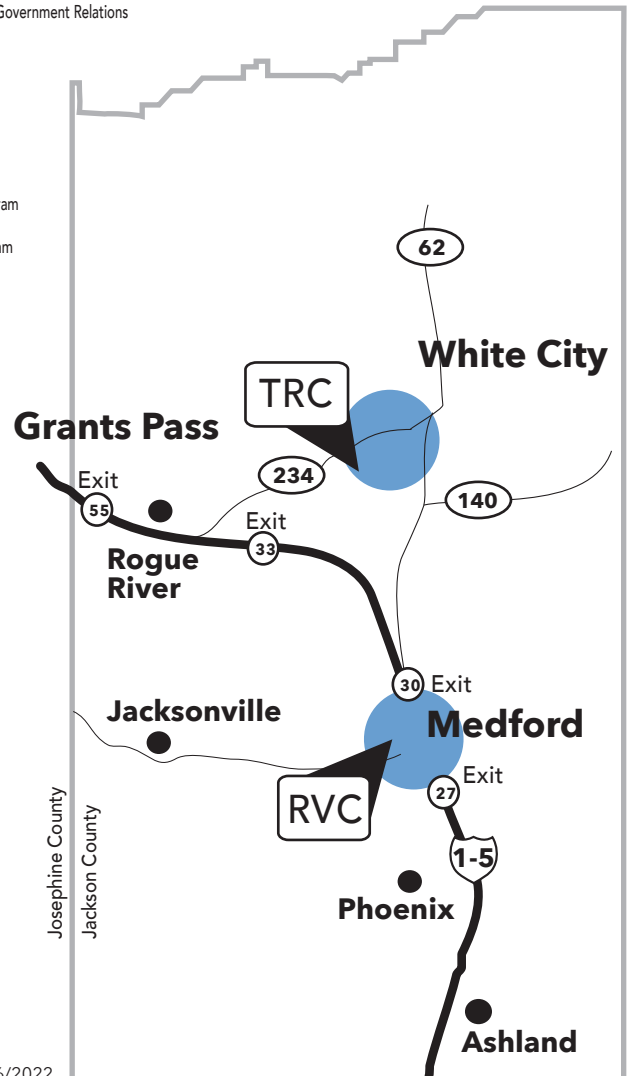

HEALTH PROFESSIONS CENTER

- TRC-C 124 STEP - SNAP Training & Employment Program
- TRC-C 124 ARC - Advocacy & Resource Center
- TRC-C 126 ICAP Inclusive Career Advancement Program
- TRC-C 151a Pharmacy Tech
- TRC-C 162 Dental
- TRC-C 165 Dental Sterile Processing Lab
- TRC-C 166 Materials Lab
- TRC-C 172 Kitchenette & Vending
- TRC-C 182 Large Study/Meeting Room
- TRC-C 140 Shared Classroom
- TRC-C 150 Large Classroom
- TRC-C 163 Treatment Planning/X-ray Processing
- TRC-C 106 Open Study
- TRC-C 108 Reception
- TRC-C 131 Open Office
- TRC-C 160 Reception
- TRC-C 164 Pano X-ray
- TRC-C 230 Debriefing 1
- TRC-C 231 Debriefing 2
- TRC-C 232 Hi-fi Sim Lab
- TRC-C 234 Control Room
- TRC-C 235 Hi-Fi Patient Room A
- TRC-C 236 Hi-Fi Patient Room B
- TRC-C 237 Hi-Fi Patient Room C
- TRC-C 233 Hi-Fi Sim Supply
- TRC-C 238 Medical Assist Lab
- TRC-C 250 Resource Center
- TRC-C 260 Phlebotomy Lab/Classroom
- TRC-C 262 Central Supply
- TRC-C 266 Nursing Skills Lab
- TRC-C 282 Study Room
- TRC-C 251 VR Room
- TRC-C 283 Study Room
- TRC-C 220 Large Classroom
- TRC-C 240 Shared Classroom
- TRC-C 268 Shared Classroom