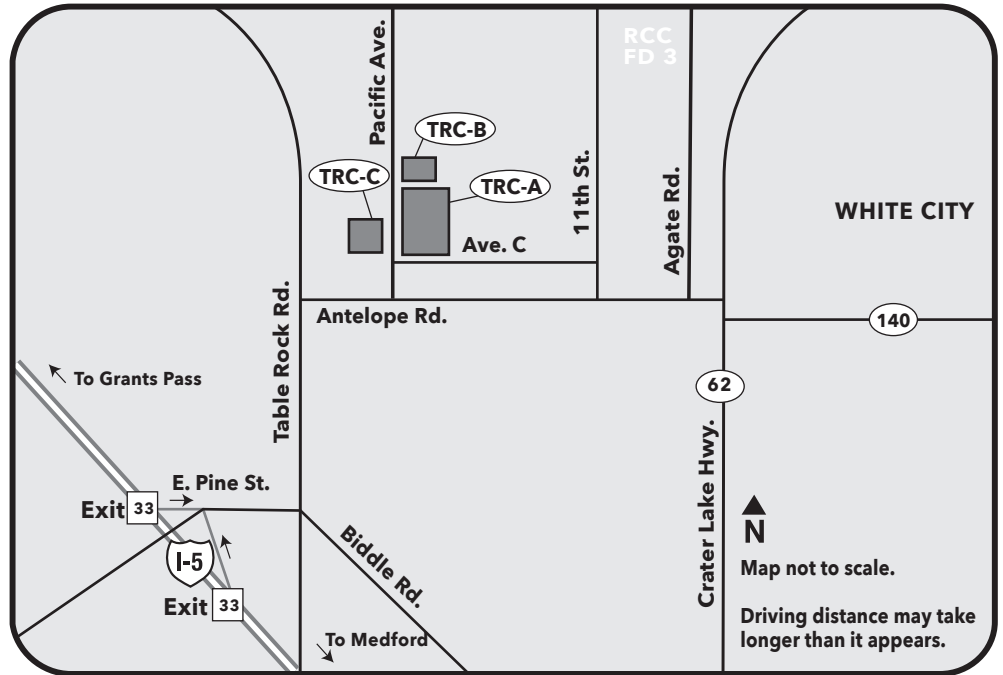

- TRC-A Table Rock Campus: Main Building
  7800 Pacific Ave., White City, OR
- TRC-B Table Rock Campus:
  High Tech Center (HTC)
- TRC-C Table Rock Campus:
  Health Professions Center (HPC)
- FSC RCC/
  Fire Dist 3: Fire Science Center, 8383 Agate Rd., White City
- TRC-A 100 EMS Learning Center
- TRC-A 101 Criminal Justice/ROLEA Classroom
- TRC-A 104 Library Lab and Student Study Area
- TRC-A 108 Library Faculty
- TRC-A 114 ROLEA
- TRC-A 115 Criminal Justice
- TRC-A 116 Criminal Justice/ROLEA Coordinator
- TRC-A 117 Emergency Services Programs
- TRC-A 117 EMT/EMS
- TRC-A 117 Fire Science/Wildland Firefighting
- TRC-A 117 Paramedic
- TRC-A 122 Classroom
- TRC-A 123 B ABS
- TRC-A 123 C Lane Physical Therapy Assistant,
  LBCC Occupational Therapy
- TRC-A 123 D ABS
- TRC-A 124 Classroom
- TRC-A 126 Classroom
- TRC-A 125 Computer Labs
- TRC-A 127 Student Success Center
- TRC-A 127 Counseling
- TRC-A 127 Tutoring Center
- TRC-A 127 Testing Center
- TRC-A 127 Adult Basic Skills (ABE/GED)
- TRC-A 127 TRC Learning Resource Center
- TRC-A 127i Student Employment Services
- TRC-A 130 IT Media Services
- TRC-A 131 Security and Risk Management Office
- TRC-A 132 Staff Computer Help Desk
- TRC-A 133 Staff Computer Help Desk
- TRC-A 134 Staff Computer Help Desk
- TRC-A 135 Copy and Mail Room
- TRC-A 136 Career Connected Learning Navigator
- TRC-A 137 College Now
- TRC-A 139 Continuing Education and Workforce Development
- TRC-A 140 Flex Lab
- TRC-A 141 Facilities and Operations
- TRC-A 141 Shipping and Receiving
- TRC-A 142 Art Studio
- TRC-A 143 Mac Lab
- TRC-A 144 CS/CIS Department
- TRC-A 145 CS/CIS Department
- TRC-A 146 Adjunct Faculty
- TRC-A 147 Visual Art and Design Department
- TRC-A 148 Student Government/ASGRCC
- TRC-A 149 Student Government/ASGRCC, Advisor
- TRC-A 150 Military Resource Center
- TRC-A 151 Military Services
- TRC-A 152 Apprenticeship
- TRC-A 156 Diesel and Apprenticeship Lab
- TRC-A 159 Apprenticeship
- TRC-A 162 Health/PE/Recreation
- TRC-A 163 Classroom
- TRC-A 164 Classroom
- TRC-A 166 Diesel Technology
- TRC-A 167 HPER
- TRC-A 170 Ossie's Cupboard Food Pantry
- TRC-A 171-178 Electronics
- TRC-A 184/184a Large Multipurpose Classroom
- TRC-A 185-187 Rogue Central: Academic & Financial Advising,
  Admissions & Recruitment, Welcome Center,
  TRIO—EOC (Educational Opportunity Center)
- TRC-A 189-191 Access and Disability Resources
- TRC-A 192 Student Learning & Success Administration
- TRC-A 200 TRIO—ETS (Educational Talent Search)
- TRC-A 201 Student Records
- TRC-A 202 Student Learning & Success Administration
- TRC-A 203 Student Learning & Success Administration