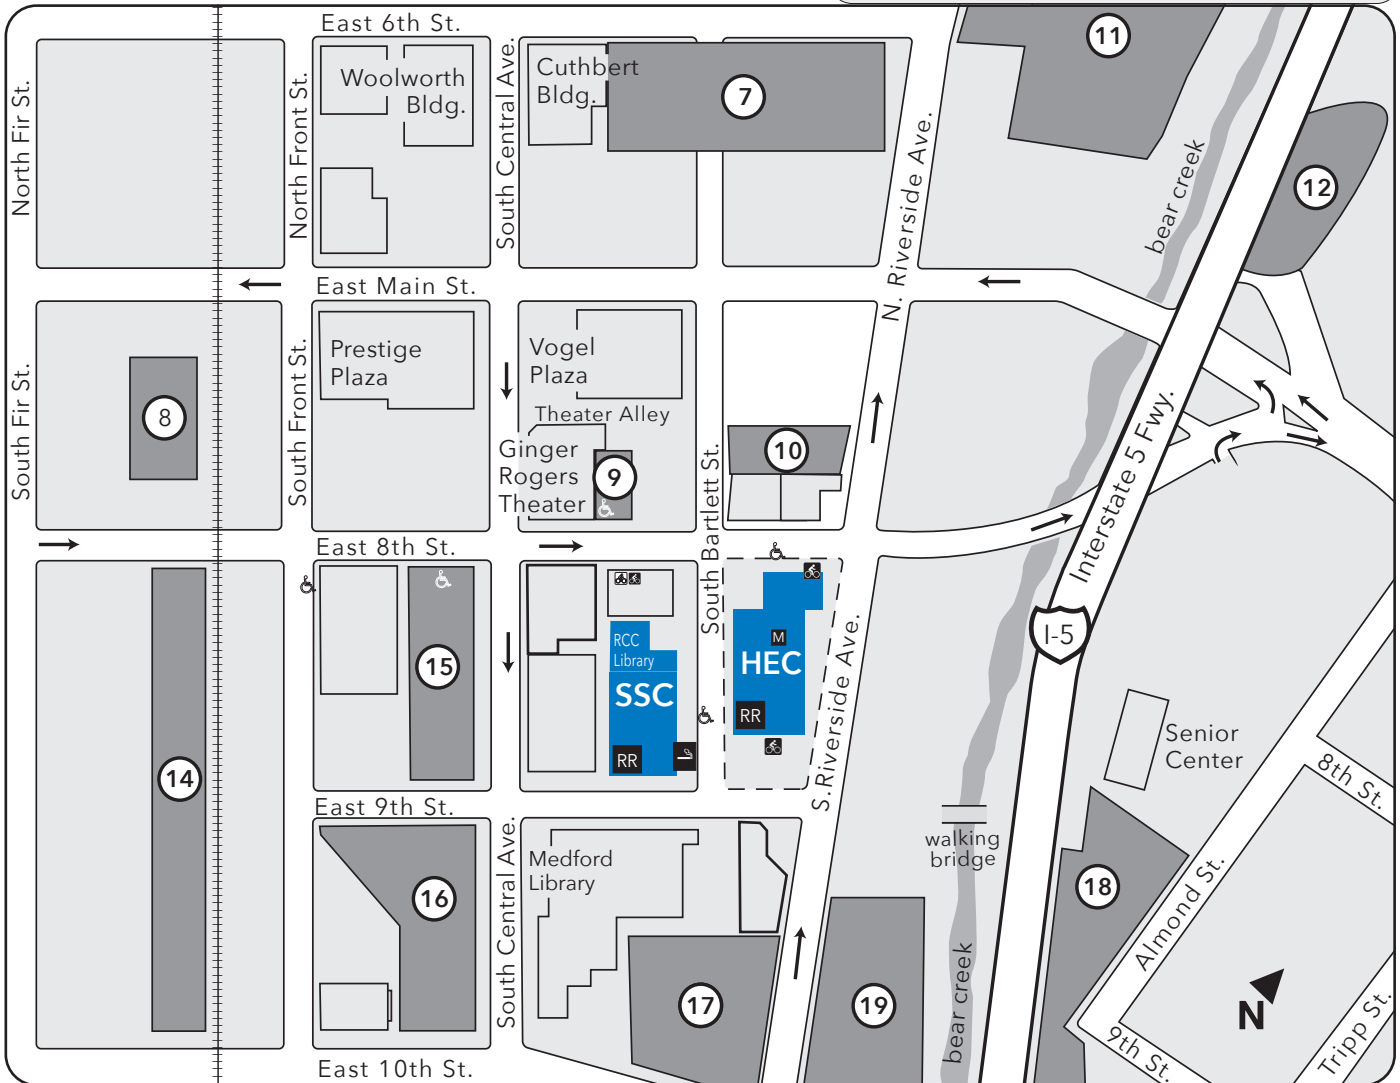

## B Building - Student Success Center (SSC) 227 E. 9th ST

- Access and Disability Resources
- Athletics
- Computer Labs
- Counseling
- Facilities
- Help Desk
- Library
- Staff and Faculty Offices
- Shipping and Receiving
- Testing Center
- TRIO/SSS - University Transfer
- Tutoring Center

## HEC - 101 S. BARTLETT ST.

- RCC/SOU Higher Education Center**
- Business Center
  - Classrooms and Faculty Offices
  - Early Childhood Education
  - Human Services
  - Humanities
  - Mathematics
  - Mothering Room (3rd floor)
  - Music
  - Presentation Hall
  - Rogue Central
  - Academic & Financial Advising
  - Admissions & Recruitment
  - Science
  - Social Science
  - TRIO-EOC  
(Educational Opportunity Center)
  - Welcome Center

**From Interstate 5**  
 From North, Exit 30 toward Medford/Crater Lake  
 Turn right onto Crater Lake Hwy./OR-62 W.  
 Turn slight left onto OR-99 S./Court St.  
 Court St. becomes Central Ave.

**From South, Exit 27**  
 Turn left onto Garfield.  
 Turn right onto S. Riverside Ave./OR-99 N.  
 Turn left onto E. Main St./Jacksonville Hwy.  
 Turn left onto S. Central Ave.

 RCC Building	 Mothering Room
 Designated Smoking Area	 Bike Racks
 All gender, single use, ADA Restrooms	 Bike Lockers

- |  |  |
|--|--|
|  <b>Parking</b> |  <b>- ADA parking</b> |
| 7 - Middleford   | 14 - Evergreen South   |
| 8 - Evergreen  | 15 - Central B   |
| 9 - Craterian  | 16 - Central A (Expanding)   |
| 10 - Bartlett South  | 17 - Riverside   |
| 11 - Riverside North   | 18 - Bear Creek South  |
| 12 - Bear Creek North  | 19 - Riverside South   |