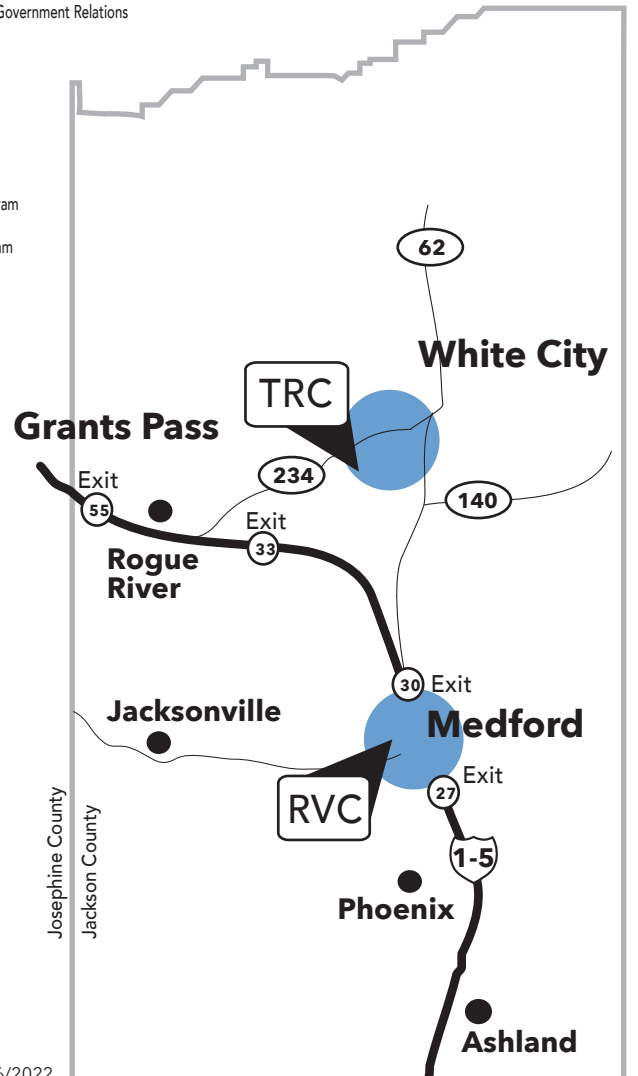

HEALTH PROFESSIONS CENTER

- TRC-C 124 STEP - SNAP Training & Employment Program
- TRC-C 124 ARC - Advocacy & Resource Center
- TRC-C 126 ICAP Inclusive Career Advancement Program
- TRC-C 151a Pharmacy Tech
- TRC-C 162 Dental
- TRC-C 165 Dental Sterile Processing Lab
- TRC-C 166 Materials Lab
- TRC-C 172 Kitchenette & Vending
- TRC-C 182 Large Study/Meeting Room
- TRC-C 140 Shared Classroom
- TRC-C 150 Large Classroom
- TRC-C 163 Treatment Planning/X-ray Processing
- TRC-C 106 Open Study
- TRC-C 108 Reception
- TRC-C 131 Open Office
- TRC-C 160 Reception
- TRC-C 164 Pano X-ray
- TRC-C 230 Debriefing 1
- TRC-C 231 Debriefing 2
- TRC-C 232 Hi-fi Sim Lab
- TRC-C 234 Control Room
- TRC-C 235 Hi-Fi Patient Room A
- TRC-C 236 Hi-Fi Patient Room B
- TRC-C 237 Hi-Fi Patient Room C
- TRC-C 233 Hi-Fi Sim Supply
- TRC-C 238 Medical Assist Lab
- TRC-C 250 Resource Center
- TRC-C 260 Phlebotomy Lab/Classroom
- TRC-C 262 Central Supply
- TRC-C 266 Nursing Skills Lab
- TRC-C 282 Study Room
- TRC-C 251 VR Room
- TRC-C 283 Study Room
- TRC-C 220 Large Classroom
- TRC-C 240 Shared Classroom
- TRC-C 268 Shared Classroom