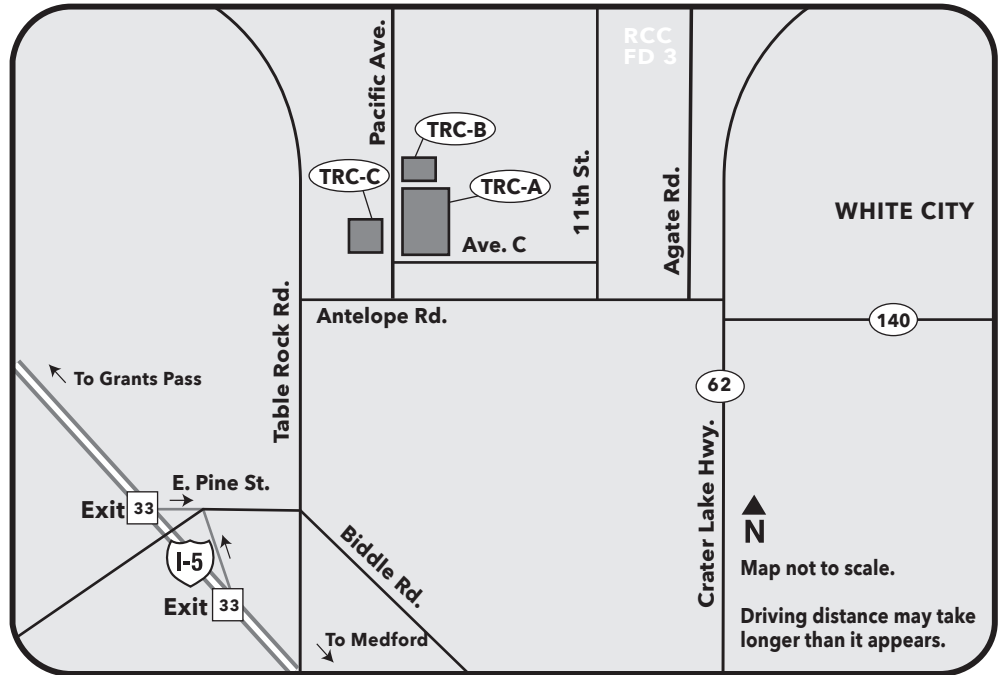

TABLE ROCK CAMPUS, WHITE CITY

www.roguecc.edu/maps
 7800 Pacific Ave.,
 White City, OR 97503
 541-956-7500

Table Rock Campus Legend

- TRC-A Table Rock Campus: Main Building
7800 Pacific Ave., White City, OR
- TRC-B Table Rock Campus:
High Tech Center (HTC)
- TRC-C Table Rock Campus:
Health Professions Center (HPC)
- FSC RCC/
Fire Dist 3: Fire Science Center, 8383 Agate Rd., White City
- TRC-A 100 EMS Learning Center
- TRC-A 101 Criminal Justice/ROLEA Classroom
- TRC-A 104 Library Lab and Student Study Area
- TRC-A 108 Library Faculty
- TRC-A 114 ROLEA
- TRC-A 115 Criminal Justice
- TRC-A 116 Criminal Justice/ROLEA Coordinator
- TRC-A 117 Emergency Services Programs
- TRC-A 117 EMT/EMS
- TRC-A 117 Fire Science/Wildland Firefighting
- TRC-A 117 Paramedic
- TRC-A 122 Classroom
- TRC-A 123 B ABS
- TRC-A 123 C Lane Physical Therapy Assistant,
LBCC Occupational Therapy
- TRC-A 123 D ABS
- TRC-A 124 Classroom
- TRC-A 126 Classroom
- TRC-A 125 Computer Labs
- TRC-A 127 Student Success Center
- TRC-A 127 Counseling
- TRC-A 127 Tutoring Center
- TRC-A 127 Testing Center
- TRC-A 127 Adult Basic Skills (ABE/GED)
- TRC-A 127 TRC Learning Resource Center
- TRC-A 127i Student Employment Services
- TRC-A 130 IT Media Services
- TRC-A 131 Security and Risk Management Office
- TRC-A 132 Staff Computer Help Desk
- TRC-A 133 Staff Computer Help Desk
- TRC-A 134 Staff Computer Help Desk
- TRC-A 135 Copy and Mail Room
- TRC-A 136 Career Connected Learning Navigator
- TRC-A 137 College Now
- TRC-A 139 Continuing Education and Workforce Development
- TRC-A 140 Flex Lab
- TRC-A 141 Facilities and Operations
- TRC-A 141 Shipping and Receiving
- TRC-A 142 Art Studio
- TRC-A 143 Mac Lab
- TRC-A 144 CS/CIS Department
- TRC-A 145 CS/CIS Department
- TRC-A 146 Adjunct Faculty
- TRC-A 147 Visual Art and Design Department
- TRC-A 148 Student Government/ASGRCC
- TRC-A 149 Student Government/ASGRCC, Advisor
- TRC-A 150 Military Resource Center
- TRC-A 151 Military Services
- TRC-A 152 Apprenticeship
- TRC-A 156 Diesel and Apprenticeship Lab
- TRC-A 159 Apprenticeship
- TRC-A 162 Health/PE/Recreation
- TRC-A 163 Classroom
- TRC-A 164 Classroom
- TRC-A 166 Diesel Technology
- TRC-A 167 HPER
- TRC-A 170 Ossie's Cupboard Food Pantry
- TRC-A 171-178 Electronics
- TRC-A 184/184a Large Multipurpose Classroom
- TRC-A 185-187 Rogue Central: Academic & Financial Advising,
Admissions & Recruitment, Welcome Center,
TRIO—EOC (Educational Opportunity Center)
- TRC-A 189-191 Access and Disability Resources
- TRC-A 192 Student Learning & Success Administration
- TRC-A 200 TRIO—ETS (Educational Talent Search)
- TRC-A 201 Student Records
- TRC-A 202 Student Learning & Success Administration
- TRC-A 203 Student Learning & Success Administration