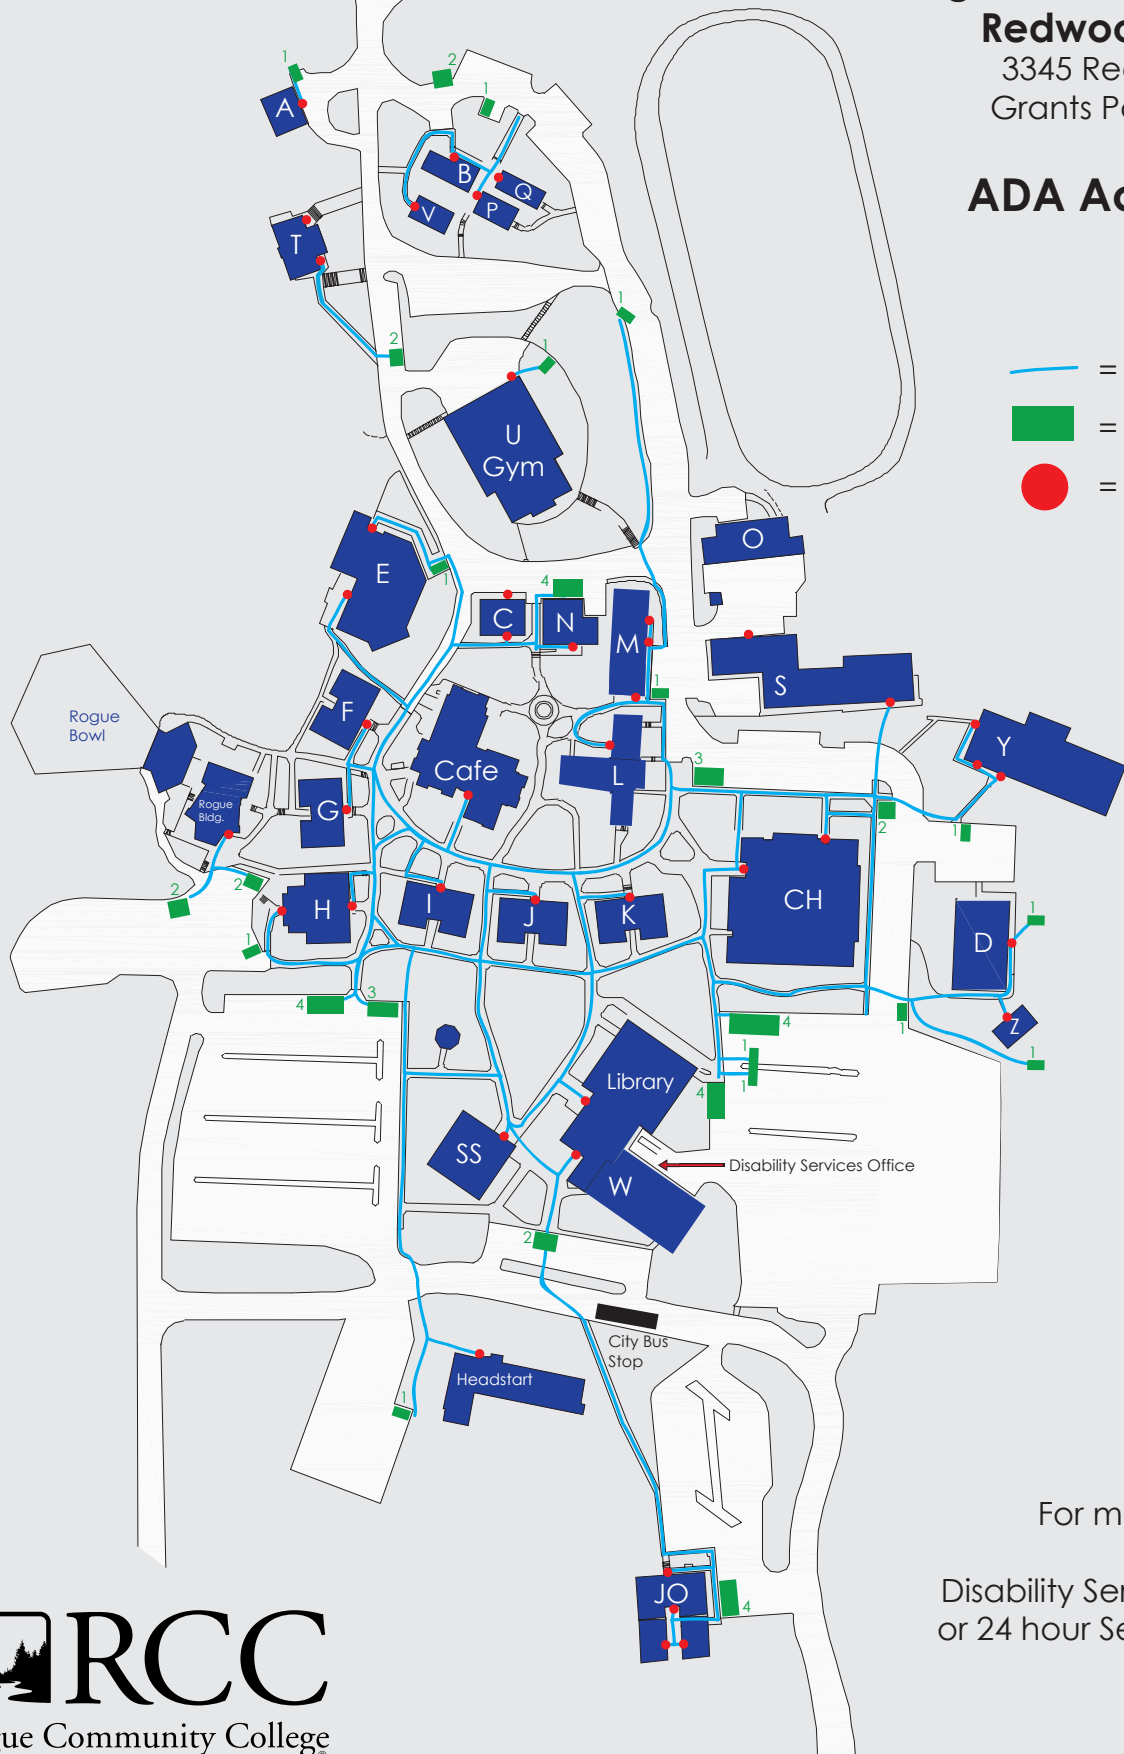

Redwood Hwy.

Rogue Community College Redwood Campus

3345 Redwood Hwy.
Grants Pass, OR 97527

ADA Access Map

-  = Paths
-  = Parking Spaces
-  = Doors

For more information,
contact:

Disability Services at 541-956-7337,
or 24 hour Security at 541-218-2930