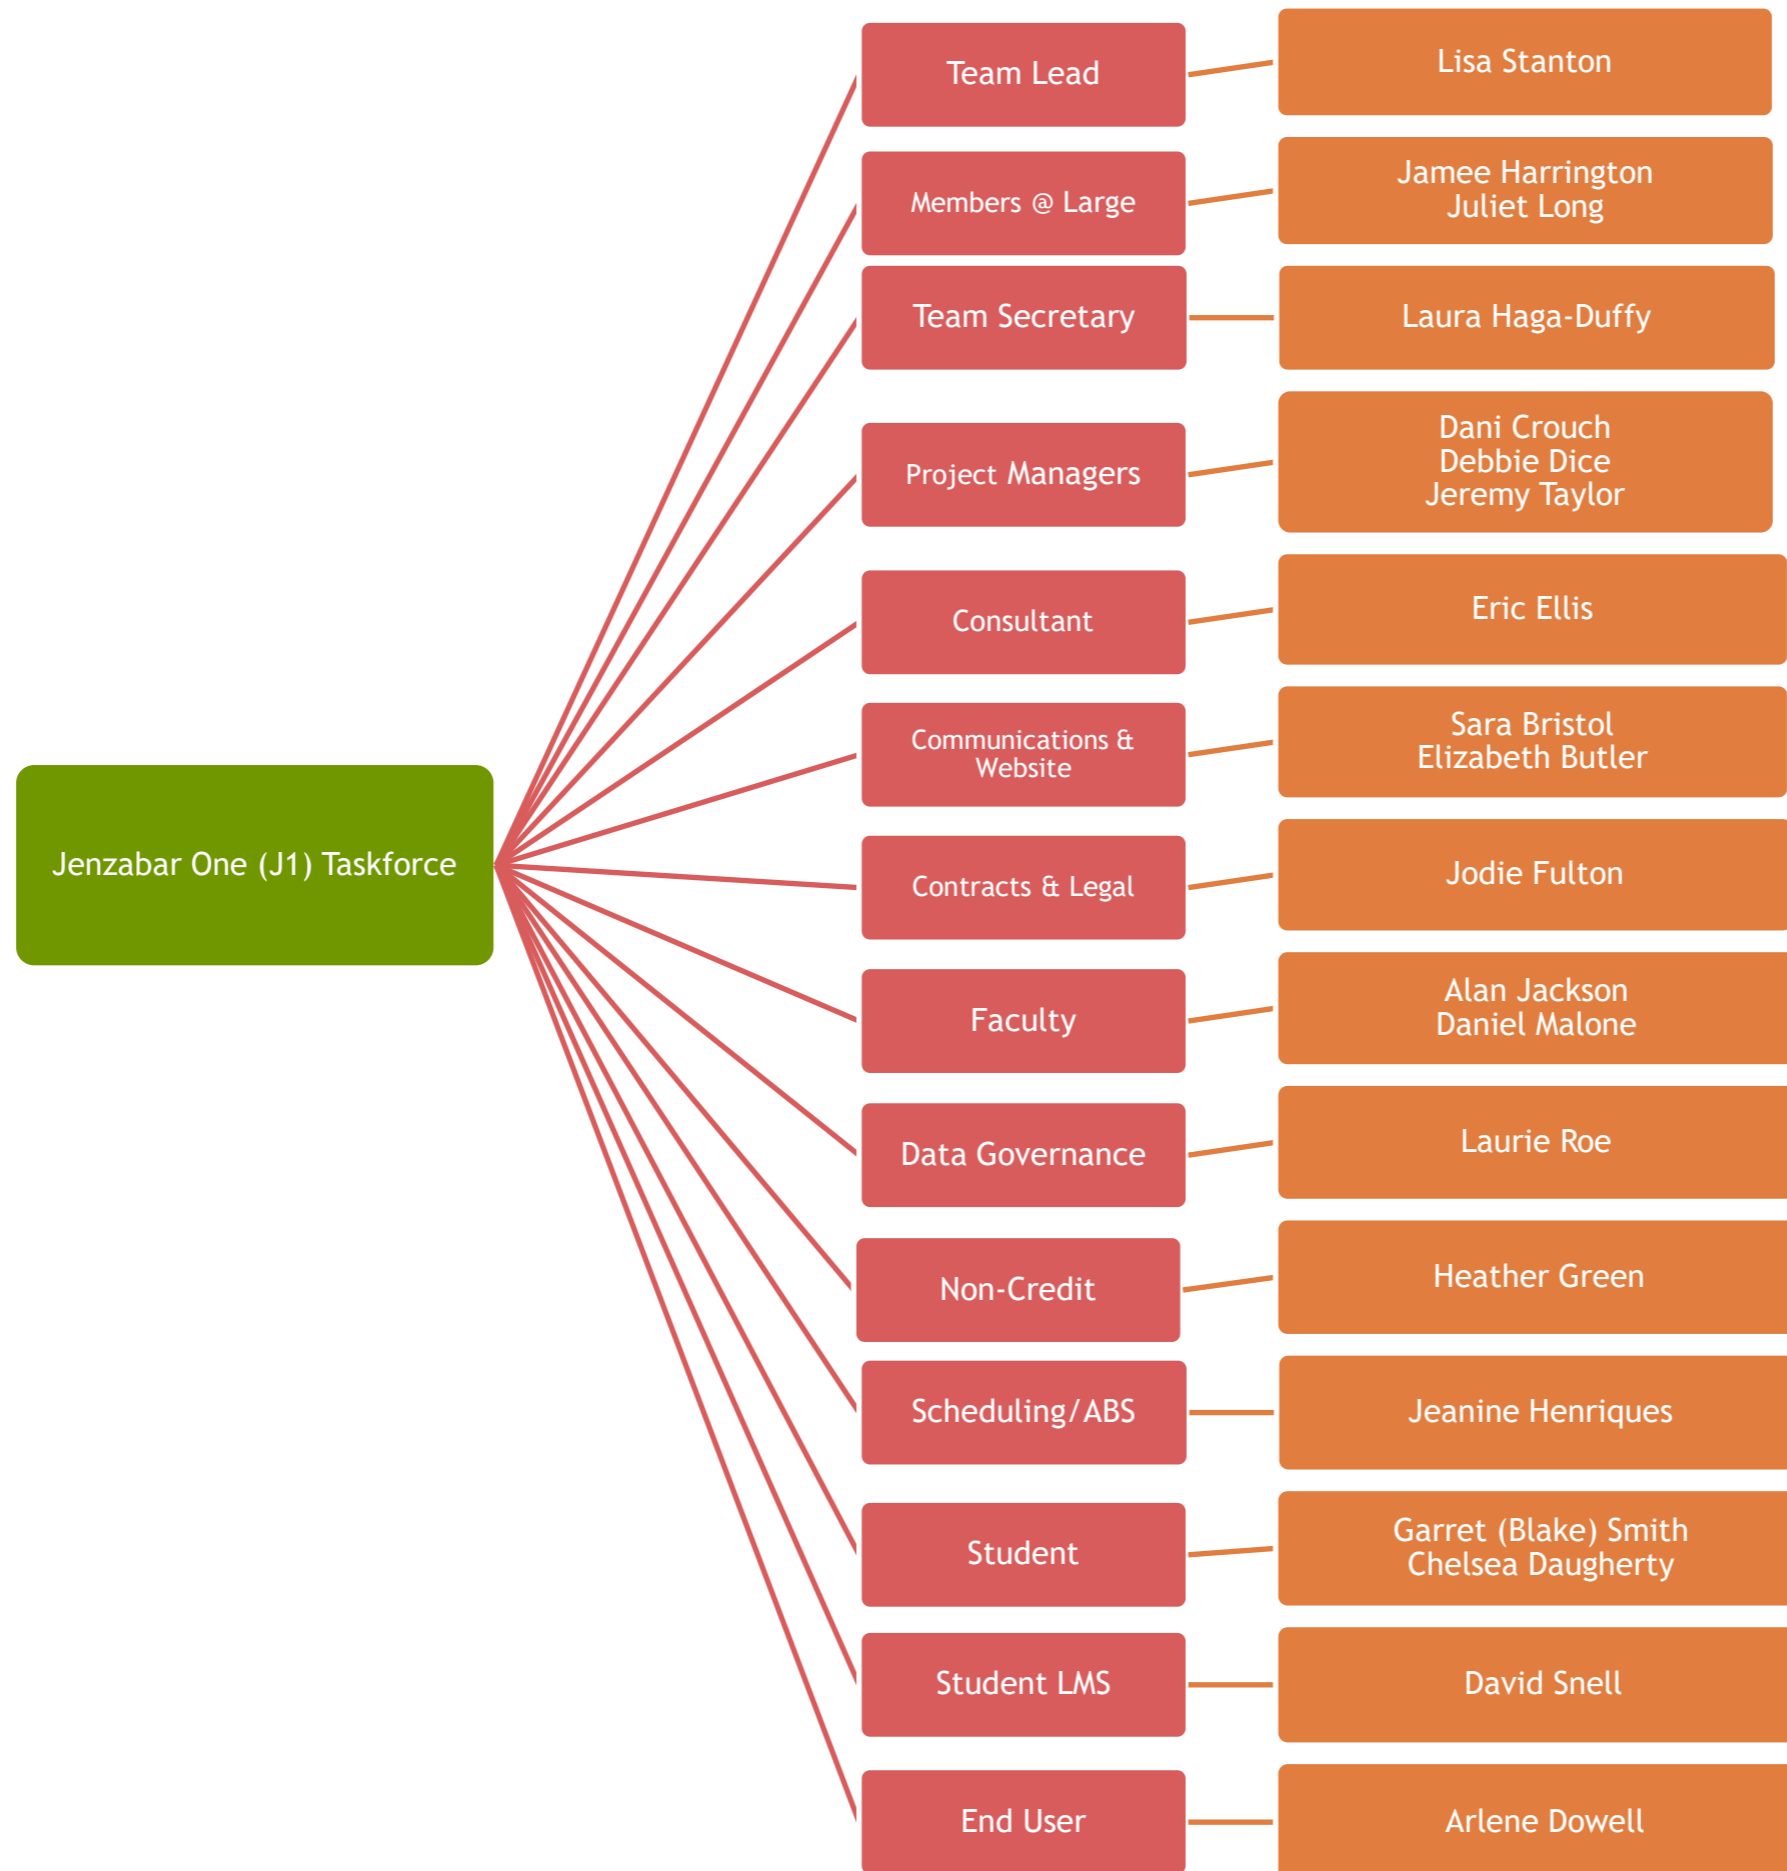

Jenzabar One (J1)

Taskforce

Student Information System

Key

Student Information System

Key

Jenzabar

Module

Validation

Student Information System

Key

- Jenzabar
- Module
- Validation

Student Information System

Key

Jenzabar

Module